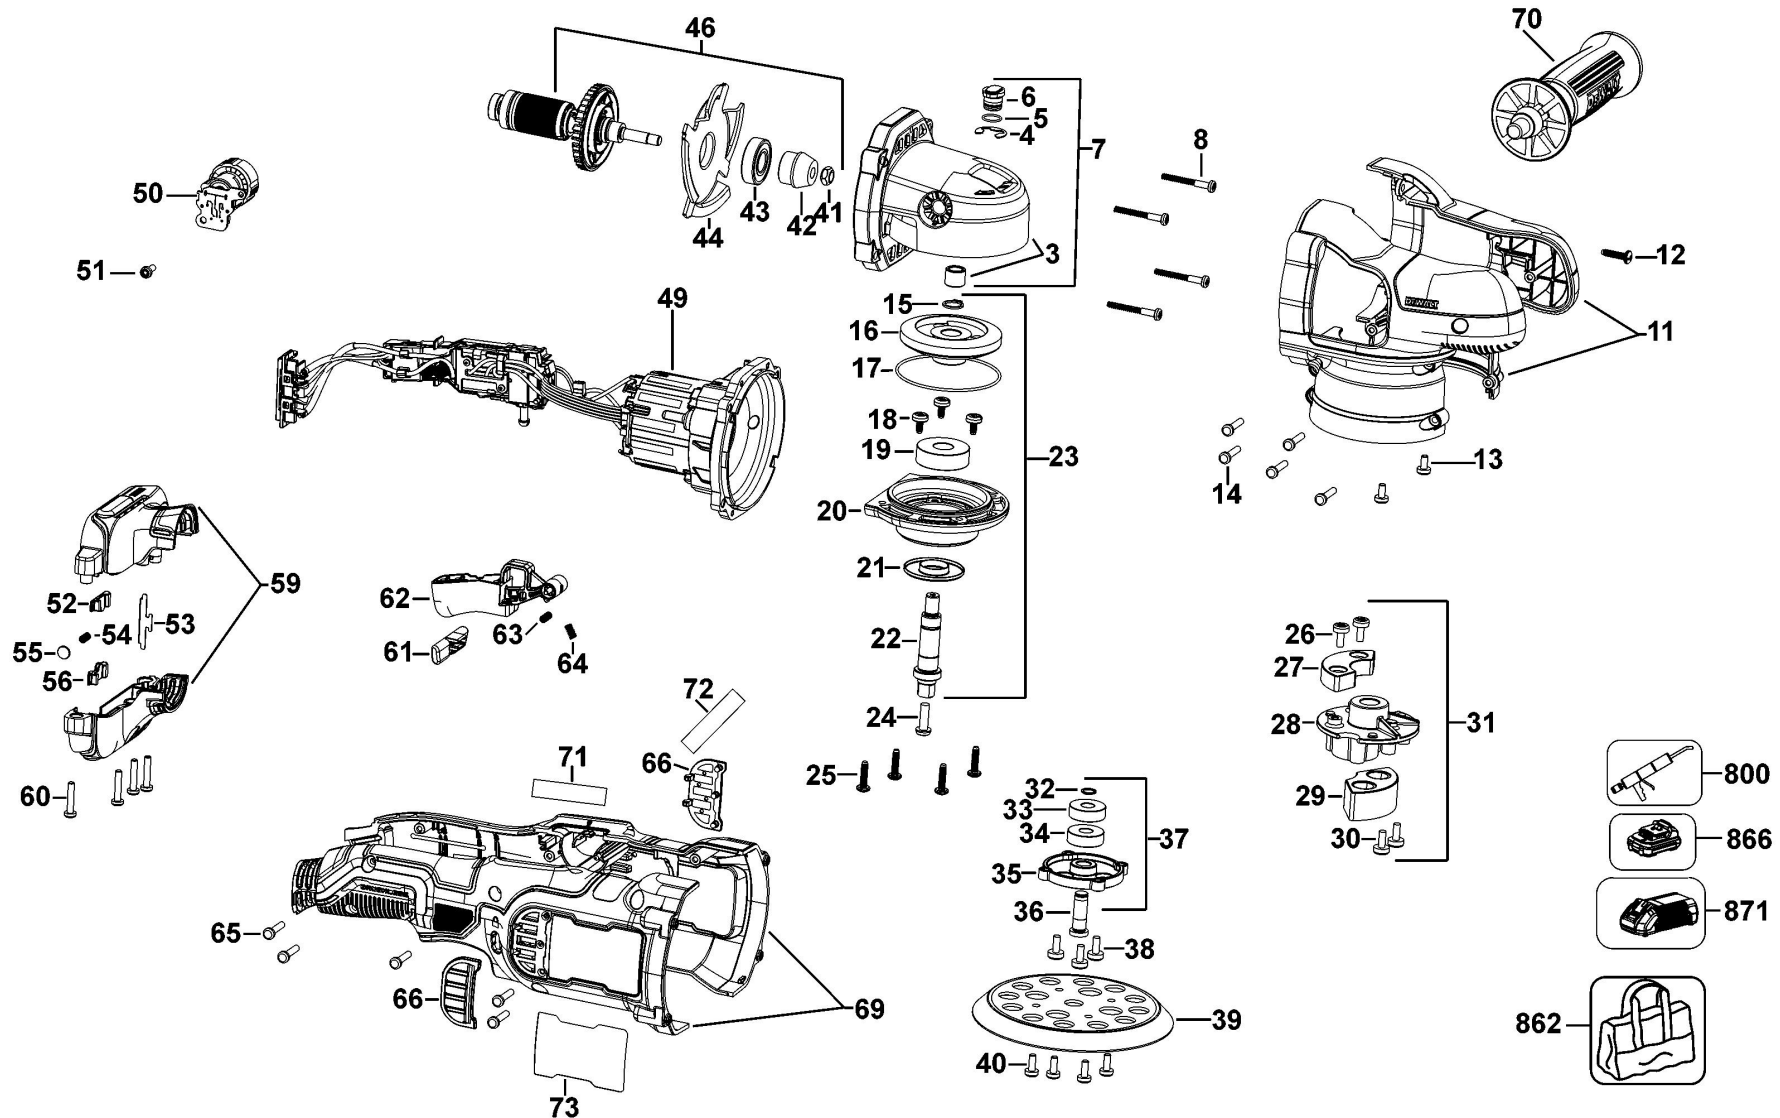

DCM848 POLISHER 1

Parts List DCM848 POLISHER 1

Item	Part Number	Qty	Part Description	General Description	Other Info	Repair Inst	Markets
3	N765930	1	GEARCASE SA			No	QW
7	N758866	1	GEARCASE SA			No	QW
8	N412210	4	SCREW			No	QW
11	N657547	1	COVER SA			No	QW
12	330045-06	1	SCREW			No	QW
13	330045-44	2	SCREW			No	QW
14	90611830	5	SCREW			No	QW
15	N044709	1	RETAINER			No	QW
16	N625453	1	GEAR			No	QW
17	N039445	1	O RING			No	QW
18	330045-56	3	SCREW			No	QW
19	605040-23	1	BEARING			No	QW
20	N039386	1	GEARCASE COVER			No	QW
21	N022610	1	PLATE			No	QW
22	N631068	1	SPINDLE			No	QW
23	N758867	1	GEARCASE COVER SA			No	QW
24	631609-01	1	SCREW			No	QW
25	330045-06	4	SCREW			No	QW
26	330045-56	2	SCREW			No	QW
27	N664036	1	WEIGHT			No	QW
28	N641676	1	HOUSING			No	QW
29	N633117	1	WEIGHT			No	QW
30	330045-45	2	SCREW			No	QW
31	N758868	1	ECCENTRIC SA			No	QW
32	037653-00	1	CLIP			No	QW
33	N110359	1	BEARING			No	QW
34	N110359	1	BEARING			No	QW
35	N614534	1	PLATE			No	QW
36	N616211	1	PIN			No	QW
37	N758869	1	BEARING HOLDER			No	QW
38	330045-56	3	SCREW			No	QW
39	N649086	1	PAD			No	QW